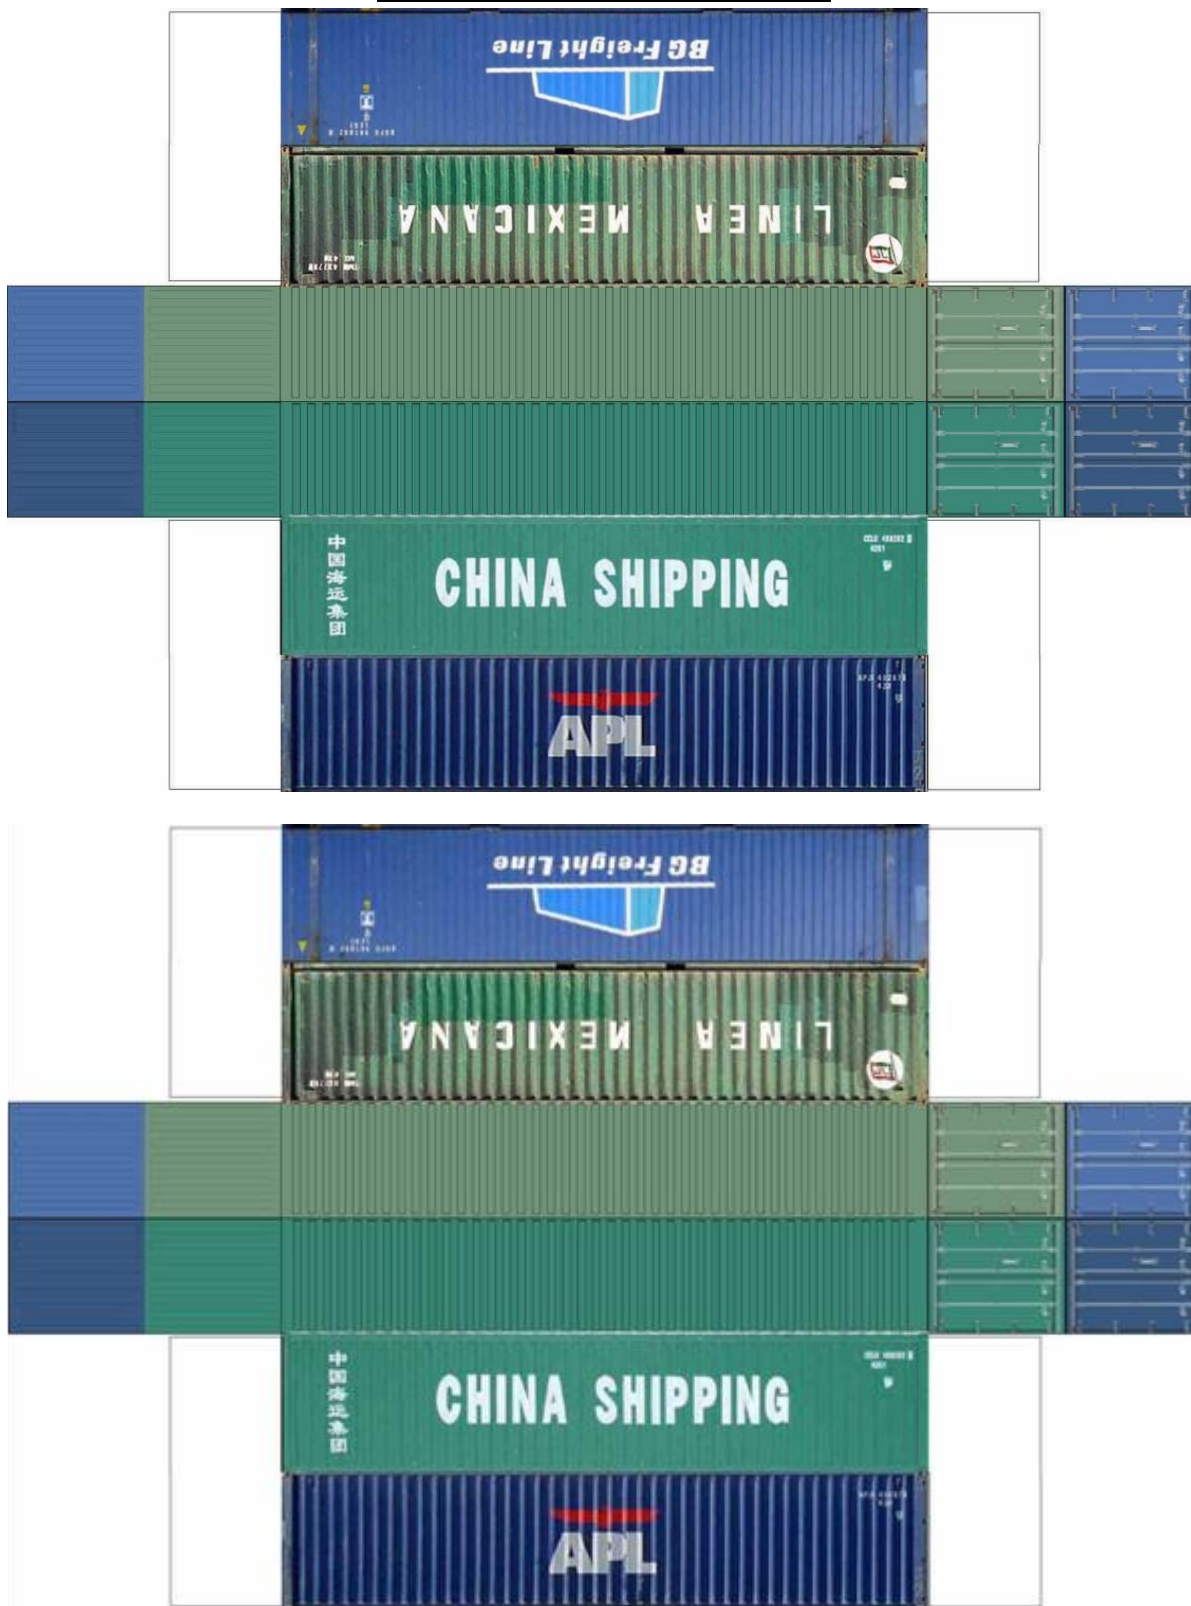

# BUILD YOUR OWN ( 45ft STACK HIGH CUBE CONTAINERS 4 in 1 ) N SCALE

[Click to watch instructional video](#)

<b>BUILD YOUR OWN ( 45ft STACK HIGH CUBE CONTAINERS 4 in 1 ) N SCALE</b>		
 <p>KRAFT TRAINS THE TRICKS &amp; SECRETS OF BUILDING YOUR OWN TRAIN SETS</p>	<p>Drawn By <a href="http://www.krafttrains.com">www.krafttrains.com</a></p>	